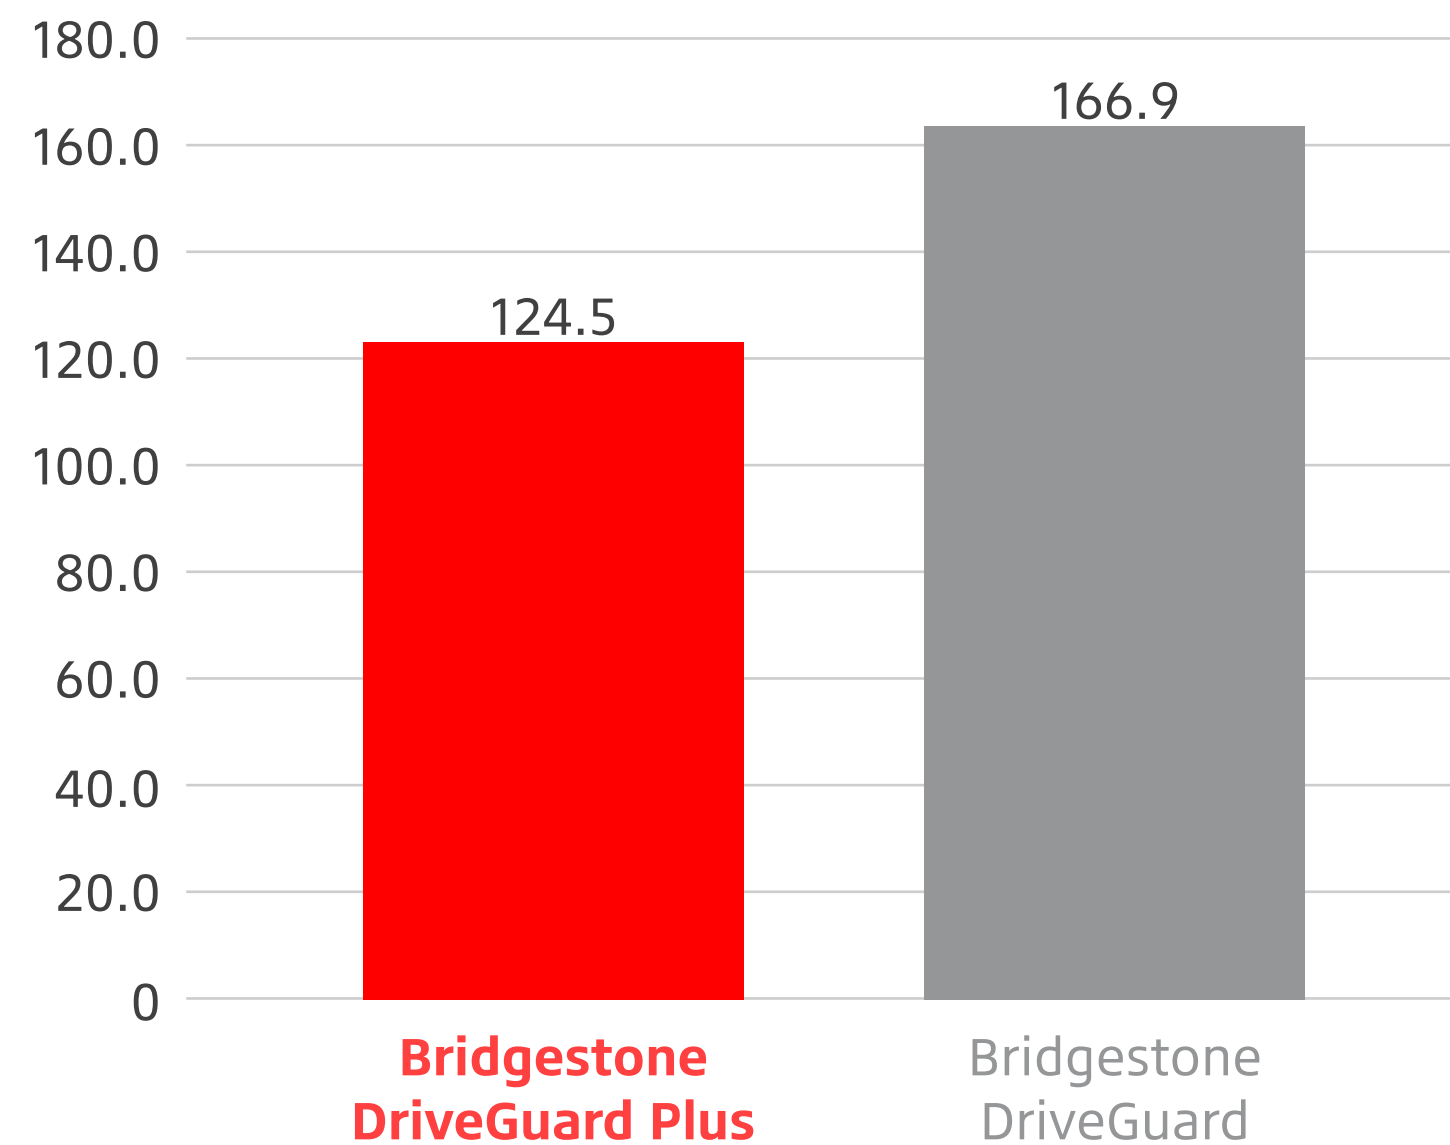

Snow Braking