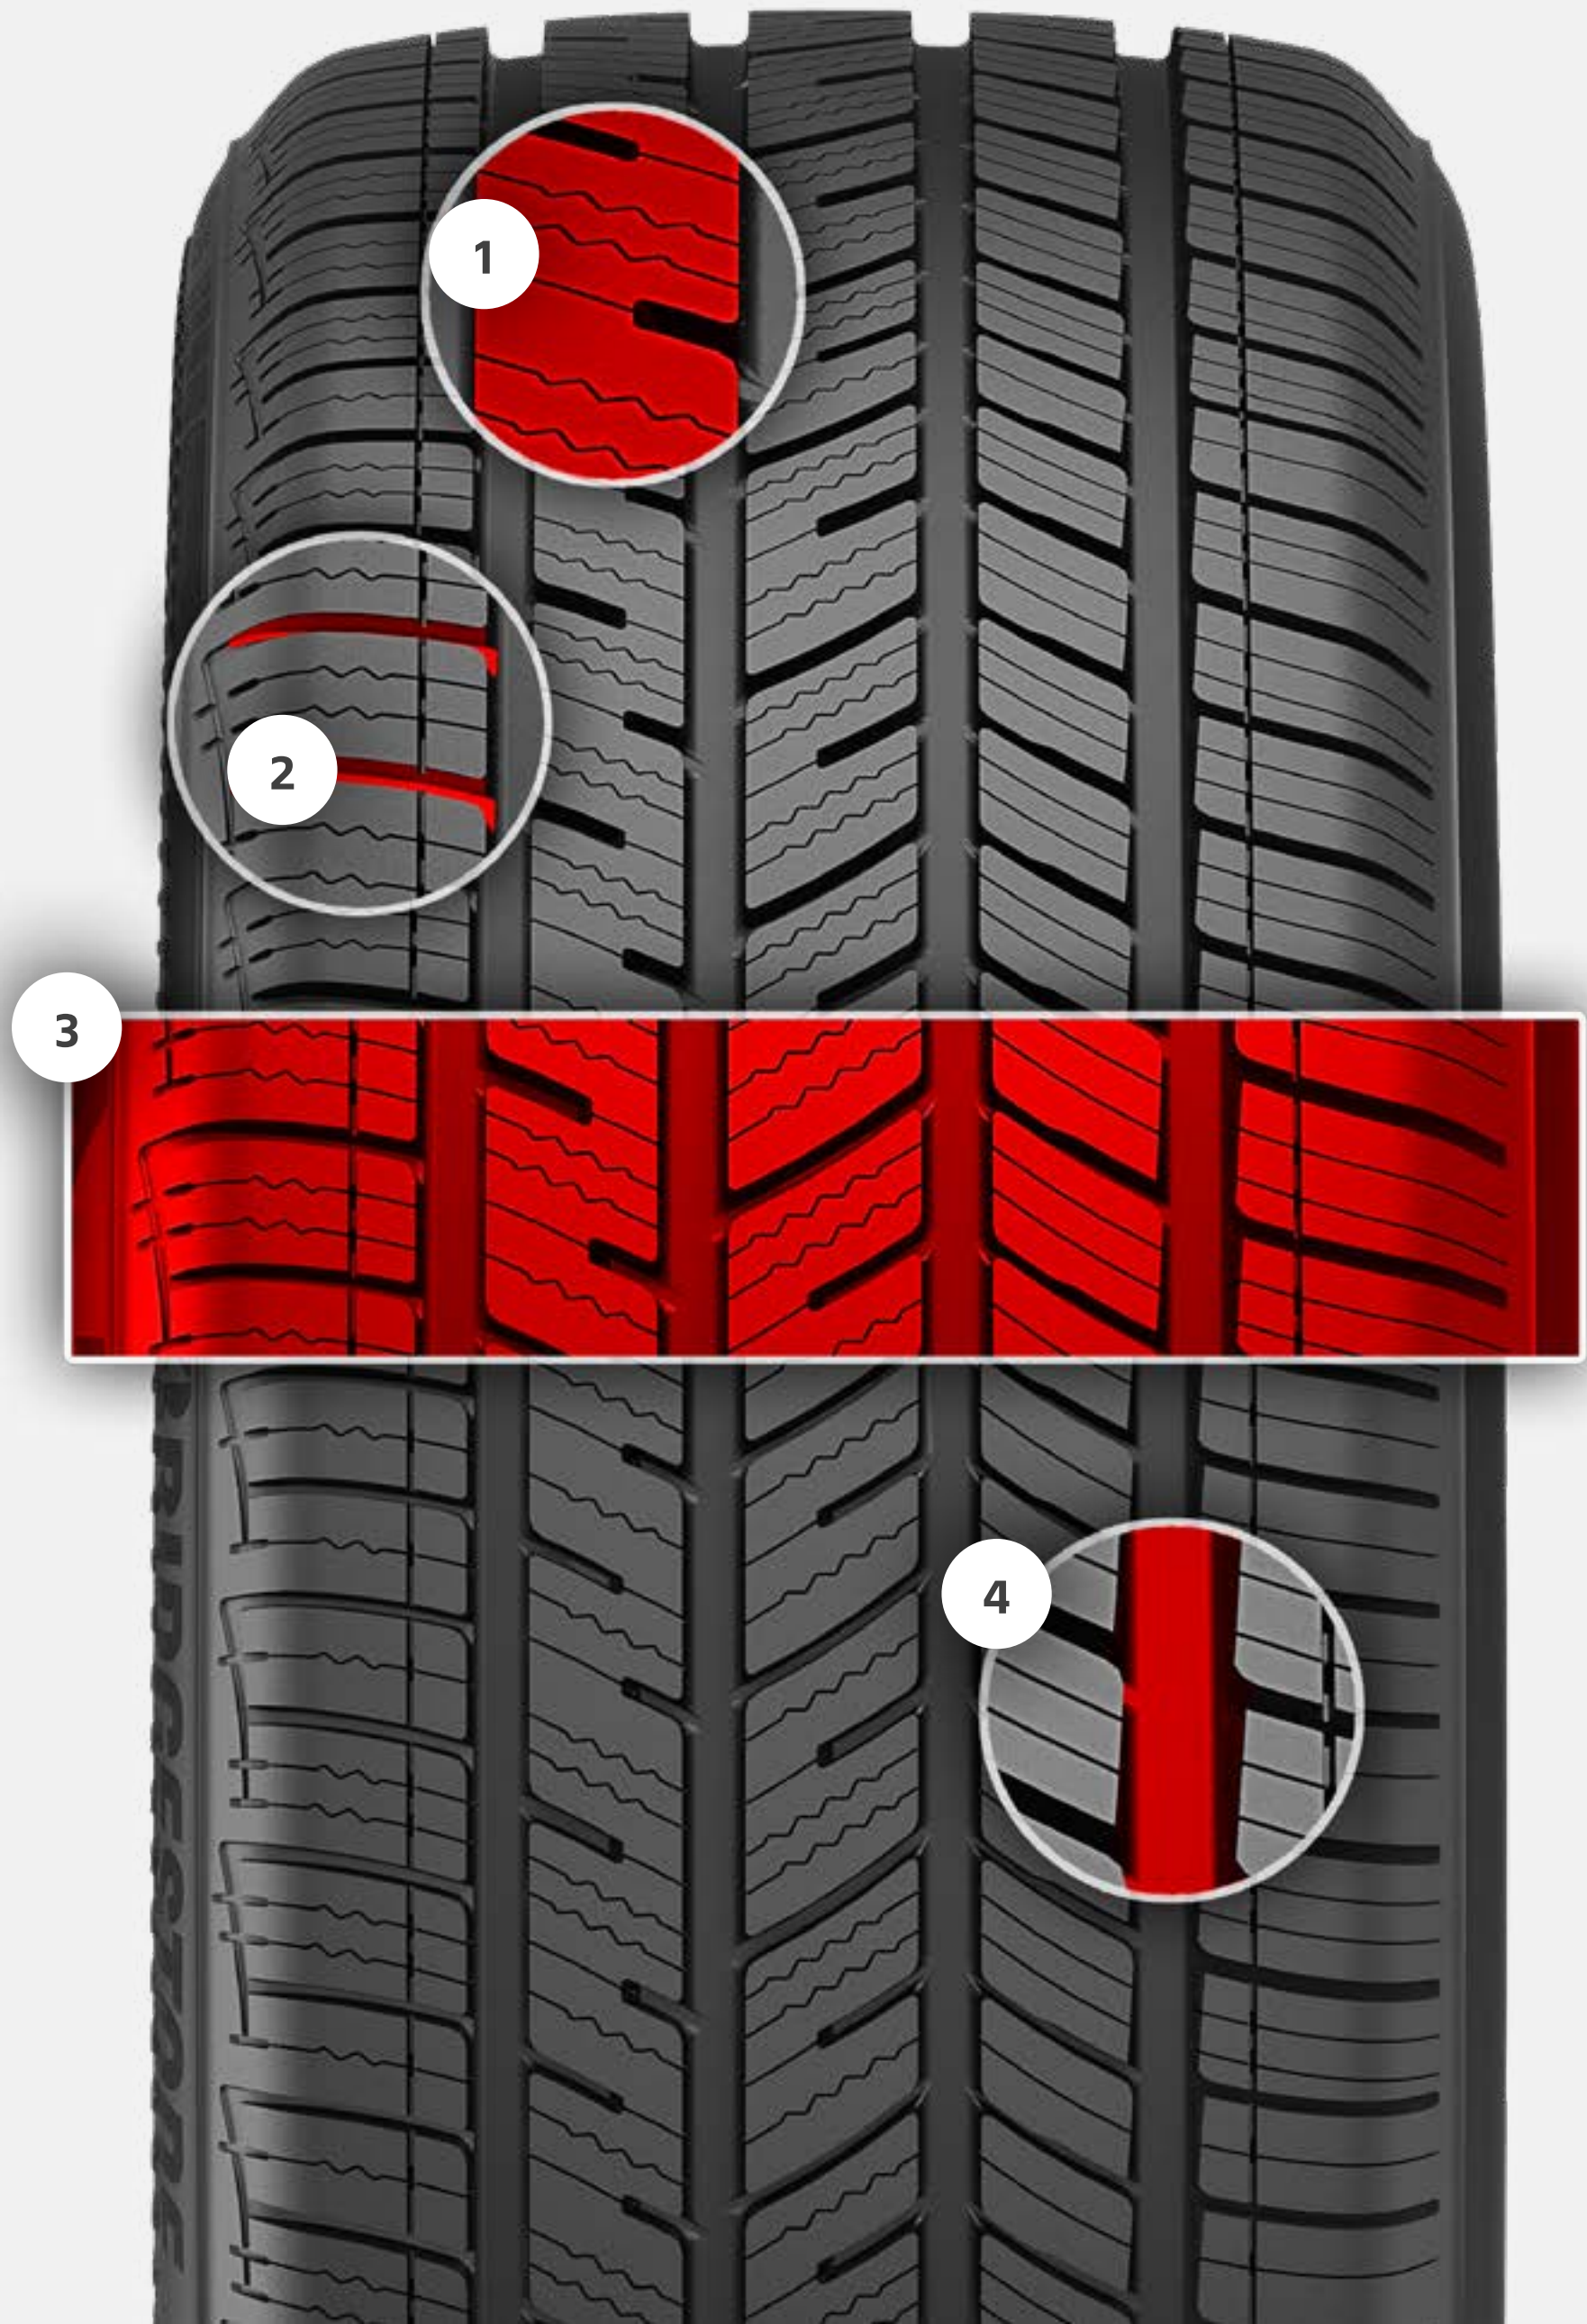

Features & Benefits

See How the DriveGuard Plus Brings Touring Excellence to an Extended Mobility Tire

1. 3D Full Depth Sipe Technology

Helps improve wear and snow performance

2. Open Shoulder Slots

Help reduce the chances of hydroplaning when tires are worn

3. Asymmetric Pattern & Inboard Design

Delivers confident handling and a quiet ride

4. Full Depth Main Grooves

Provide consistent water evacuation

Enhance

Click to see an enhanced view

Warranty

65,000 Mile Limited Warranty, Platinum Pact Limited Warranty and 90-Day Buy & Try™ Guarantee¹

65000

Platinum Pact

1. Conditions apply. See BridgestoneTire.com/warranty for details.