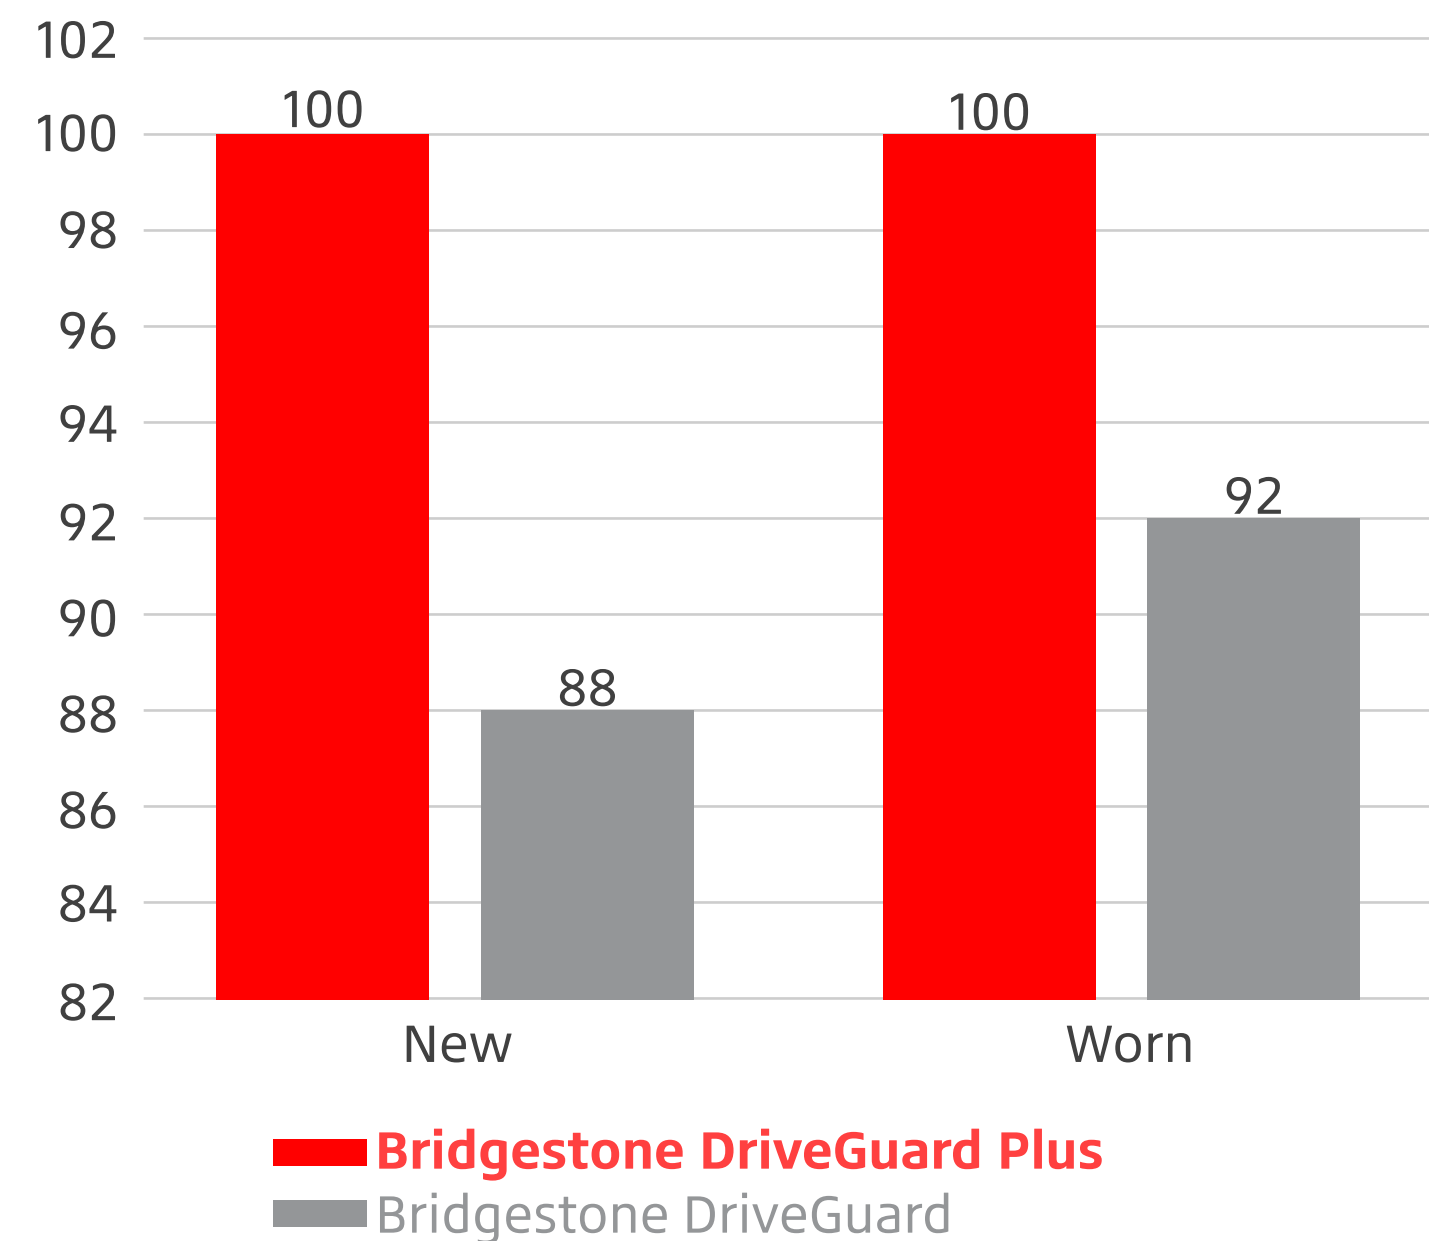

Stops 40 Feet Shorter

In head-to-head testing, the Bridgestone DriveGuard Plus tires stopped 40 feet shorter in snow than the previous generation Bridgestone DriveGuard tires.¹

5% Better Dry Acceleration

² Comparison based on the Bridgestone DriveGuard Plus tires vs. the Michelin® Primacy™ Tour A/S tires from internal testing. Results may vary depending on proper tire and vehicle maintenance, road conditions, and driving habits.

Competitive Comparison

Excellent Performance in Wet Weather With Improved Traction

In head-to-head testing, the Bridgestone DriveGuard Plus tires performed 12% better in corner hydroplane resistance and 8% better in hydroplane resistance when worn than the previous generation Bridgestone DriveGuard tires.¹

Cornering Hydroplane Resistance Index

Control the Road in Winter Conditions

In head-to-head testing, the Bridgestone DriveGuard Plus tires stopped 40 feet shorter in snow than the previous generation Bridgestone DriveGuard tires.¹