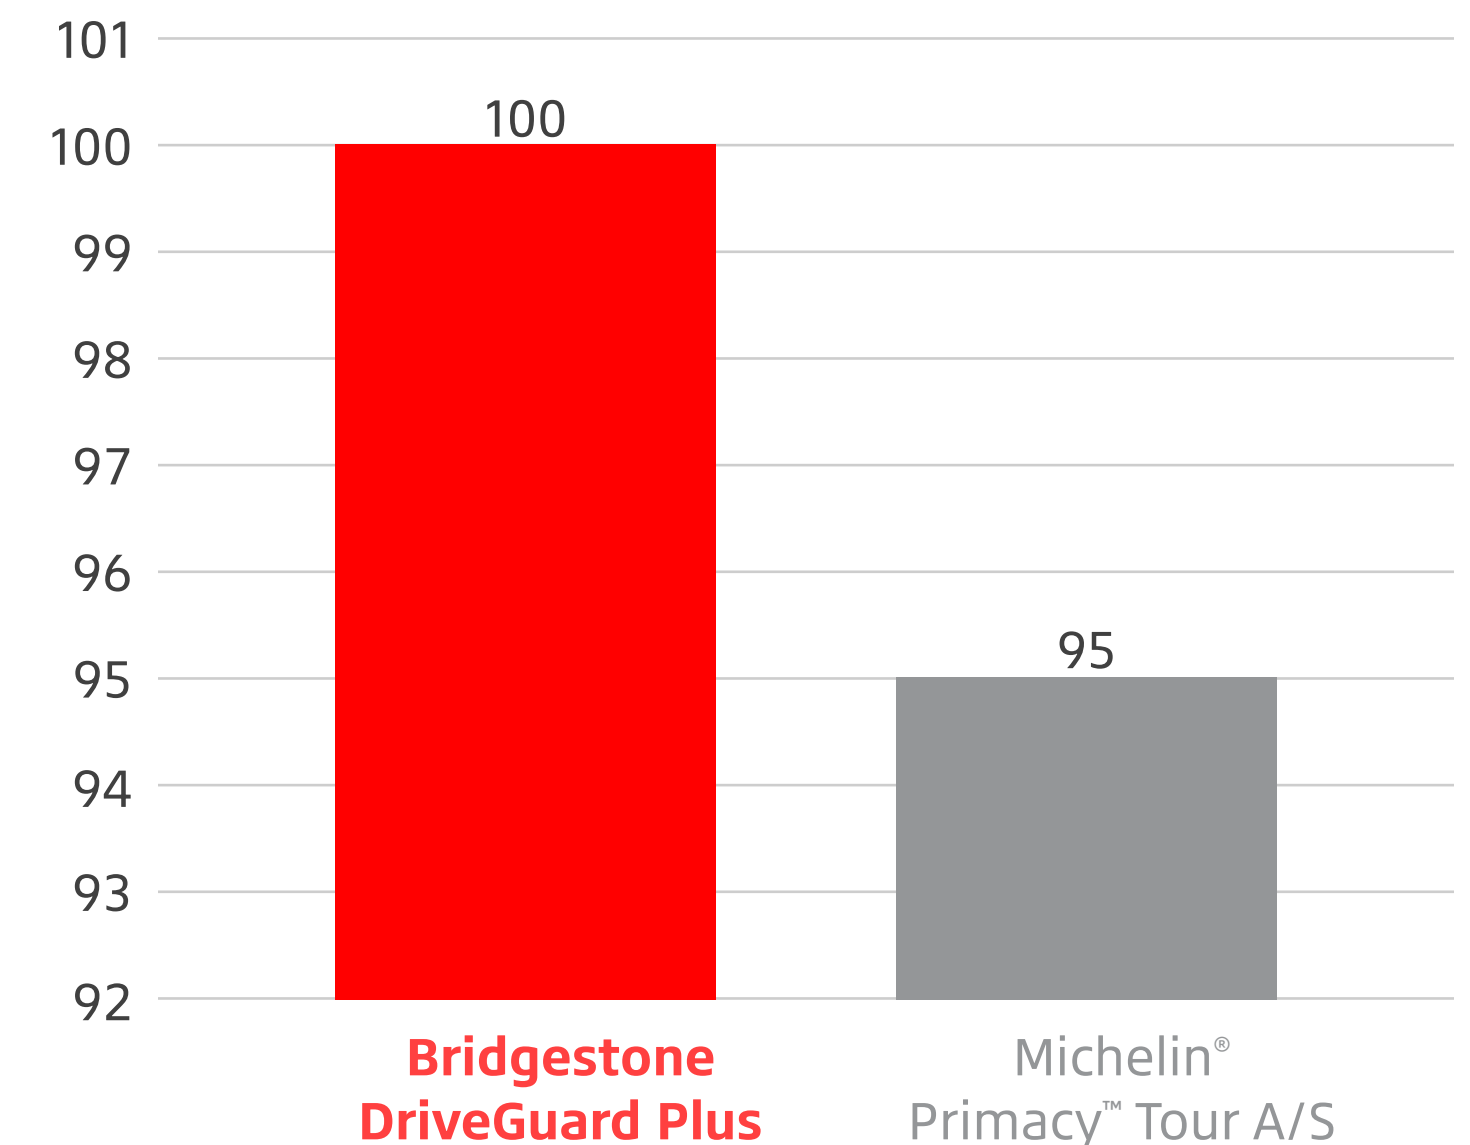

Dry Acceleration Index