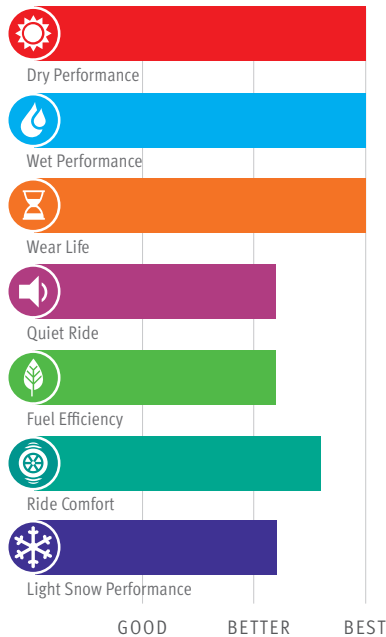

BRIDGESTONE

DRIVEGUARD™ PLUS

KEEP YOUR JOURNEY IN MOTION

FEATURES AND BENEFITS

-  Touring tire comfort and all-season confidence
-  Increased resistance to hydroplaning while cornering and when worn¹
-  Extended mobility: Drive up to 50 miles at up to 50 mph after a puncture²

TIRE TYPE: All-Season Touring

WARRANTY: 65,000 Mile Limited Warranty, Platinum Pact Limited Warranty and 90-Day Buy & Try™ Guarantee†

Platinum
Pact

† Conditions apply. See BridgestoneTire.com/warranty for details.

PERFORMANCE CHARACTERISTICS‡

As compared to all other all-season touring, RFT, studdable winter, and studless ice and snow tires:

‡ Designed as a general guideline to compare products within the Bridgestone product portfolios. Based on the technologies featured in each tire and not on performance-testing data.