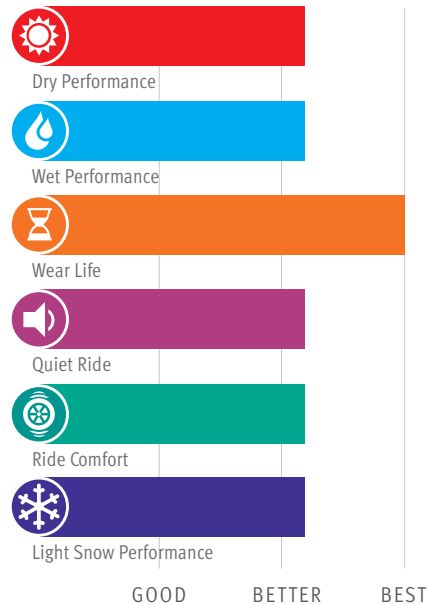

ALL-SEASON, ULTRA-HIGH PERFORMANCE

Firestone

FIREHAWK™ AS V2

FOR EXCITING SPORTY PERFORMANCE

FEATURES AND BENEFITS

-  Impressive dry handling for sporty grip and responsive handling
-  Excellent wet performance and handling
-  Stops shorter in snow¹

[†] Conditions apply. See FirestoneTire.com/warranty for details.

Firestone

FIREHAWK™ AS V2

BUILT FOR:

TOP FITMENTS: Chevrolet Camaro, Chevrolet Equinox, Dodge Challenger, Dodge Charger, Ford Escape, Ford Fusion, Ford Mustang, Honda Accord, Honda Civic, Honda CR-V, Nissan Altima, Toyota Camry, Toyota Corolla, Toyota RAV4

TIRE TYPE: All-Season, Ultra-High Performance

WARRANTY: 50,000 Mile Limited Warranty, Gold Pledge Limited Warranty and 90-Day Buy & Try™ Guarantee†

GOLD PLEDGE

† Conditions apply. See FirestoneTire.com/warranty for details.

PERFORMANCE CHARACTERISTICS‡

As compared to all other UHP, high performance, summer, all-season and winter performance tires:

‡ Designed as a general guideline to compare products within the Firestone product portfolios. Based on the technologies featured in each tire and not on performance-testing data.