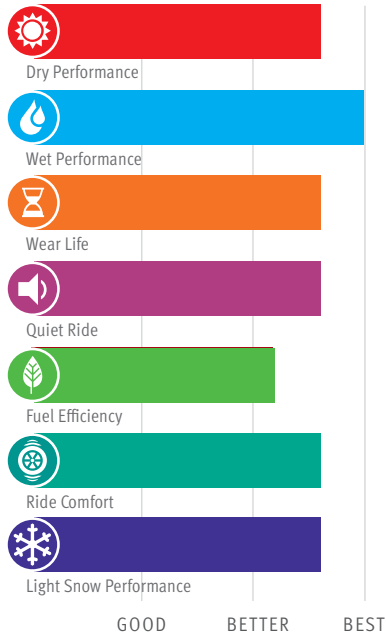

## PEAK CONFIDENCE FOR ANY SEASON, ANY WEATHER, ANY JOURNEY

#### 4 EVOLVING SIPES

provide improved wet and snow performance<sup>1</sup>

<sup>1</sup> Comparison based on the Bridgestone WeatherPeak tires vs. the MICHELIN® CrossClimate® 2 tire and MICHELIN® Primacy Tour A/S tire from internal testing. Results may vary depending on proper tire and vehicle maintenance, road conditions, and driving habits.  
† Conditions apply. See [BridgestoneTire.com/warranty](http://BridgestoneTire.com/warranty) for details.

## WEATHERPEAK™

ENGINEERED FOR:

**TOP FITMENTS:** Audi Q5, BMW 3 series, Honda Accord, Honda Odyssey, Jeep Cherokee, Toyota RAV4, Volkswagen Golf

**TIRE TYPE:** Touring

**WARRANTY:** 70,000 Mile Limited Warranty, Platinum Pact Limited Warranty and 90-Day Buy & Try™ Guarantee†

### PERFORMANCE CHARACTERISTICS†

As compared to all other all-season touring, RFT, studdable winter, and studless ice and snow tires:

† Designed as a general guideline to compare products within the Bridgestone product portfolios. Based on the technologies featured in each tire and not on performance-testing data.